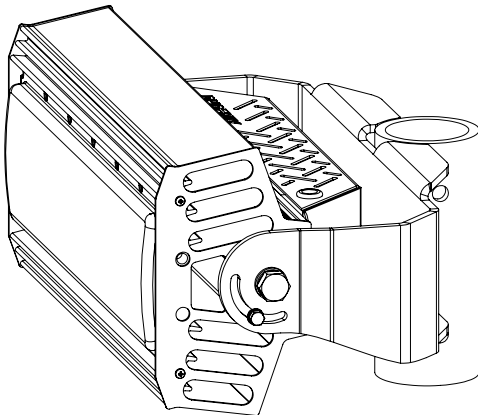

Marine Floodlight
Waterline Security Light

Ordering Information

Example: CF-125-MF-120-277-CW-SSHRP

Fixture	Optic	Voltage	CCT	Mounting Bracket	Option
CF-125	SP	120-277	CW	SSHRP	JBOX¹
	MF		NW	NPL	
	WF		WW		

Optic	Voltage	CCT	Mounting Bracket	Option
SP Spot	120-277 120-277V, 50-60Hz	CW Cool white (5000K)	SSHRP Adjustable 316 stainless steel mounting bracket	JBOX¹ Junction box
MF Medium flood		NW Neutral white (4000K)	NPL Adjustable waterline security bracket with SYM 1218.3 plug (replacement for SYM 303.X)	
WF Wide flood		WW Warm white (2700K)		

Notes

1 Contact factory

Special Projects: We may be able to accommodate your special projects, so please don't hesitate to ask about additional options. Minimum order quantities and/or extended lead times will apply. Contact your Phoenix representative with specific inquiries.

Adjustable Waterline Security Bracket (NPL)

Note: LED replacement for SYM 303.X

Product design and specifications are subject to change without notice.