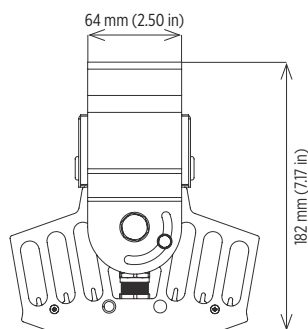

Dimensions

Specifications

Construction	Marine grade aluminum heat sink Adjustable 316 stainless steel mounting bracket (SSHRP) Adjustable aluminum mounting bracket (NPL)
Finish	Powder coated and anodized aluminum
Hardware	Marine grade (316) stainless steel
Lens	Weatherproof clear polycarbonate
Light source	Lumileds light emitting diodes (LED) 117W, up to 14,500 lumens Up to 123 lumens/watt Cool white (5000K), neutral white (4000K) and warm white (2700K) CRI > 70 50,000 hour rated life
Power source	120-277V, 50-60Hz Overload, over-voltage, over-temperature and short-circuit protection Potted driver
Surge protection	10kV/kA
Wiring	10 foot cord with pigtail 10 foot S00W cord with SYM 1218.3 plug (NPL) Optional junction box (JBOX)
Ambient operating temperature	-40°C to +50°C
Mounting	220° harp rotation Accommodates 2 inch pipe for waterline security lighting SYM 303.X (NPL)
Estimated fixture weight	13.0 lb (5.9 kg)
Safety Cable	Safety cable included
Warranty	5 years