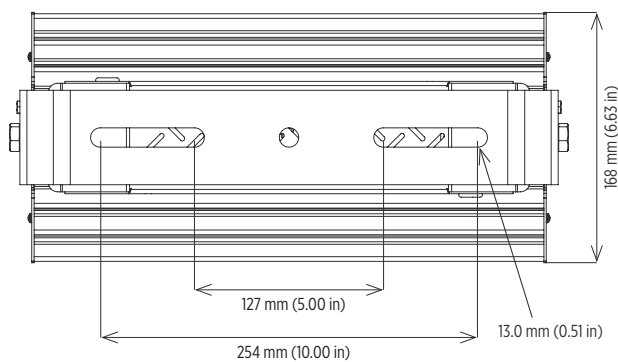

Dimensions

Specifications

Construction	Marine grade aluminum heat sink Adjustable 316 stainless steel mounting bracket (SSHRP) Adjustable aluminum mounting bracket (NPL)
Finish	Powder coated and anodized aluminum
Hardware	Marine grade (316) stainless steel
Lens	Weatherproof clear polycarbonate
Light source	Lumileds light emitting diodes (LED) 117W, up to 14,500 lumens Up to 123 lumens/watt Cool white (5000K), neutral white (4000K) and warm white (2700K) CRI > 70 50,000 hour rated life
Power source	120-277V, 50-60Hz Overload, over-voltage, over-temperature and short-circuit protection Potted driver
Surge protection	10kV/kA
Wiring	10 foot cord with pigtail 10 foot S00W cord with SYM 1218.3 plug (NPL) Optional junction box (JBOX)
Ambient operating temperature	-40°C to +50°C
Mounting	220° harp rotation Accommodates 2 inch pipe for waterline security lighting SYM 303.X (NPL)
Estimated fixture weight	13.0 lb (5.9 kg)
Safety Cable	Safety cable included
Warranty	5 years