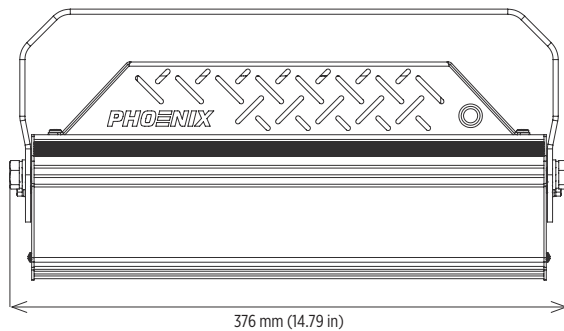

Marine Floodlight Waterline Security Light For SYM 303.X

Industry leading above-deck floodlight
Stainless steel bracket and hardware for maximum corrosion resistance
IP66 and suitable for all demanding marine conditions
Designed and manufactured in the USA

Dimensions

Specifications

Construction	Marine grade aluminum heat sink Adjustable 316 stainless steel mounting bracket (SSHRP) Adjustable aluminum mounting bracket (NPL)
Finish	Powder coated and anodized aluminum
Hardware	Marine grade (316) stainless steel
Lens	Weatherproof clear polycarbonate
Light source	Lumileds light emitting diodes (LED) 117W, up to 14,500 lumens Up to 123 lumens/watt Cool white (5000K), neutral white (4000K) and warm white (2700K) CRI > 70 50,000 hour rated life
Power source	120-277V, 50-60Hz Overload, over-voltage, over-temperature and short-circuit protection Potted driver
Surge protection	10kV/kA
Wiring	10 foot cord with pigtail 10 foot S00W cord with SYM 1218.3 plug (NPL) Optional junction box (JBOX)
Ambient operating temperature	-40°C to +50°C
Mounting	220° harp rotation Accommodates 2 inch pipe for waterline security lighting SYM 303.X (NPL)
Estimated fixture weight	13.0 lb (5.9 kg)
Safety Cable	Safety cable included
Warranty	5 years