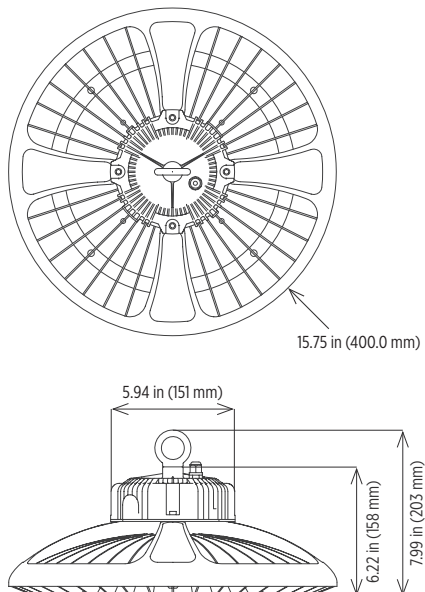

### Dimensions

### Specifications

<b>Construction</b>	Cast aluminum housing
<b>Finish</b>	Black thermoset powder coat
<b>Hardware</b>	Stainless steel
<b>Lens</b>	Impact resistant tempered glass
<b>Light source</b>	Warm white (3000K) and neutral white (4000K) - options 100W, up to 13,000 lumens (LO) 230W, up to 30,000 lumens (HI) CRI > 70 120° beam angle - standard 90° reflector accessory available 50,000 hour rated life
<b>Power source</b>	120-277, 50-60 Hz 1-10V dimming capability Overload, over-voltage, over-temperature and short-circuit protection
<b>Wiring</b>	Pigtail - standard Stranded wires
<b>EMB</b>	Contact factory
<b>Ambient operating temperature</b>	-40°C to +50°C
<b>Mounting</b>	Suspended mounting hardware included
<b>Estimated fixture weight</b>	LO (100W) - 11 lb (5.0 kg) HI (230W) - 19 lb (8.6 kg)
<b>Warranty</b>	5 year