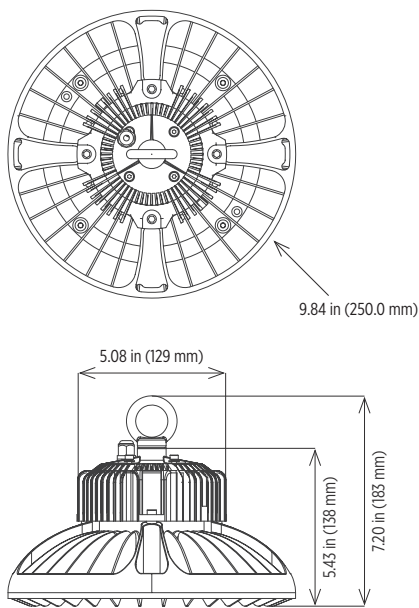

Dimensions

100W