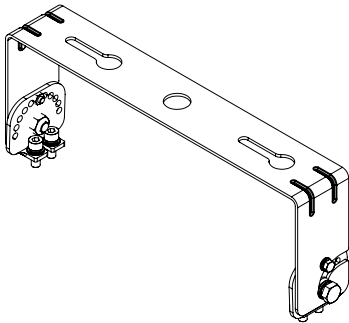

Ascend Series

Suspension Mounted LED High Bay Floodlight

Ordering Information

Example: ASC-LO-120-277-NW

Fixture	Wattage	Voltage	CCT
ASC	LO	120-277	WW¹
	HI		NW

Wattage

LO 100W, up to 13,000 lumens
HI 230W, up to 30,000 lumens

Voltage

120-277 120-277V, 50-60Hz

CCT

WW¹ warm white (3000K)
NW neutral white (4000K)

Notes

1 Contact factory

Special Projects: We may be able to accommodate your special projects, so please don't hesitate to ask about additional options. Minimum order quantities and/or extended lead times will apply. Contact your Phoenix representative with specific inquiries.

Accessories (order separately)

Harp Mount Kit

HMK-ASC-HI (only available on HI models)