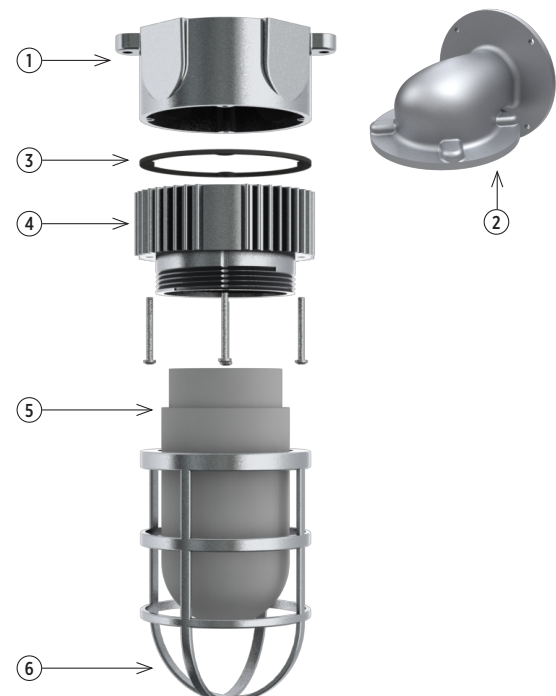

Wiring

Grounding lug, screw and toothed washer provided in junction box.

For AC systems: Green is ground, black is hot (line) and white is common (neutral).

Mounting

For Ceiling Mount Units

A junction box (Item 1) is provided with one ½ inch NPT for conduit connection. Attach the junction box to the ceiling. Feed power into junction box and use supplied hardware to ground. Run the leads from the back of the LED module (Item 4) to the junction box and make wire connections. Attach LED module to the junction box with supplied gasket (Item 3) (ensuring positive seal) and screws. Assemble the globe (Item 5) and guard if provided (Item 6).

For Wall (Bulkhead) Mount Units

A junction box (Item 1) is provided with one ½ inch NPT for conduit connection. Attach the junction box to the wall. Feed power into junction box and use supplied hardware to ground. Run the leads from the back of the LED module (Item 4) through the neck casting (Item 2) to the junction box and make wire connections. Attach neck casting to the junction box with supplied gasket (Item 3) (ensuring positive seal), screws and lock washers. Attach LED module to neck casting with supplied gasket (ensuring positive seal), screws and lock washers. Assemble the globe (Item 5) and guard if provided (Item 6).

Repair Parts List

Item	Description	Part Number
1	brass junction box for ceiling and wall	5110458
	aluminum junction box for ceiling and wall	5110459
2	brass neck for wall	5110450
	aluminum neck for wall	5110451
3	gasket for ceiling and wall (2 pieces for wall)	5020391
4	brass LED module for ceiling and wall	contact factory
	aluminum LED module for ceiling and wall	contact factory
5	frosted glass globe for ceiling and wall	4610040
	amber glass globe for ceiling or wall mount	4610050
6	brass guard for ceiling and wall	5110456
	aluminum guard for ceiling and wall	5110457