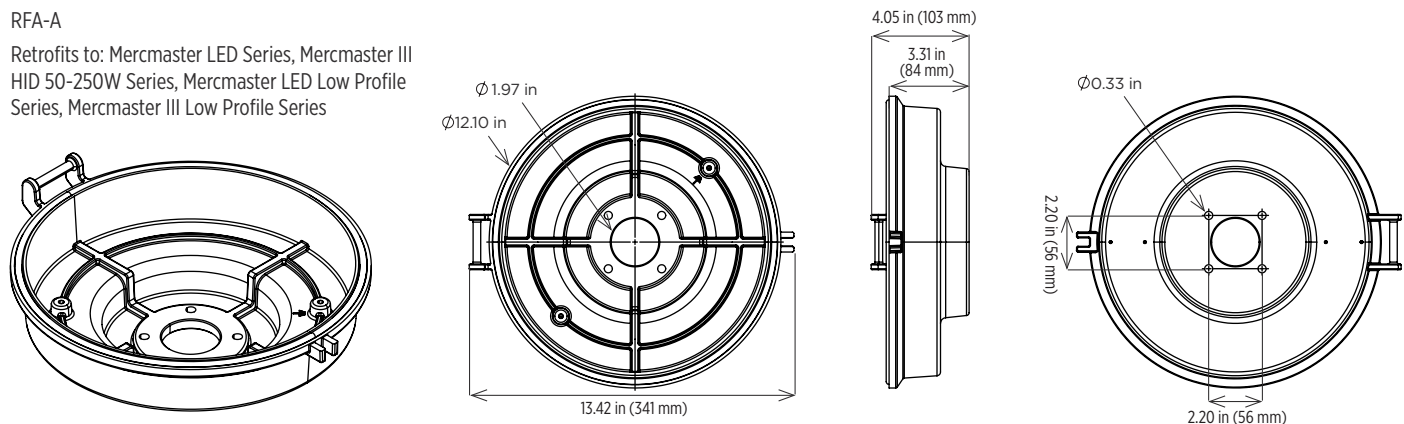

Mounting Accessories (order separately)

Retrofit Top Hat Adapter - Appleton¹

RFA-A

Retrofits to: Mercmaster LED Series, Mercmaster III HID 50-250W Series, Mercmaster LED Low Profile Series, Mercmaster III Low Profile Series