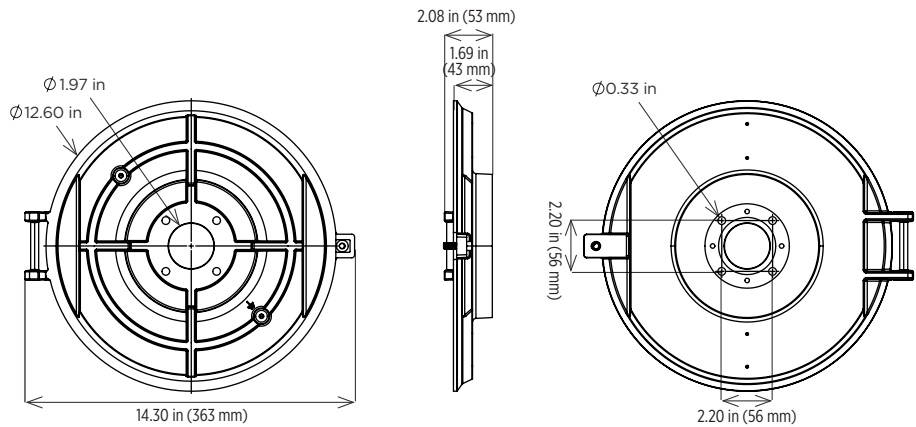

Retrofit Top Hat Adapter - Holophane¹

RFA-H

Retrofits to: Petrolux II and Petrolux III