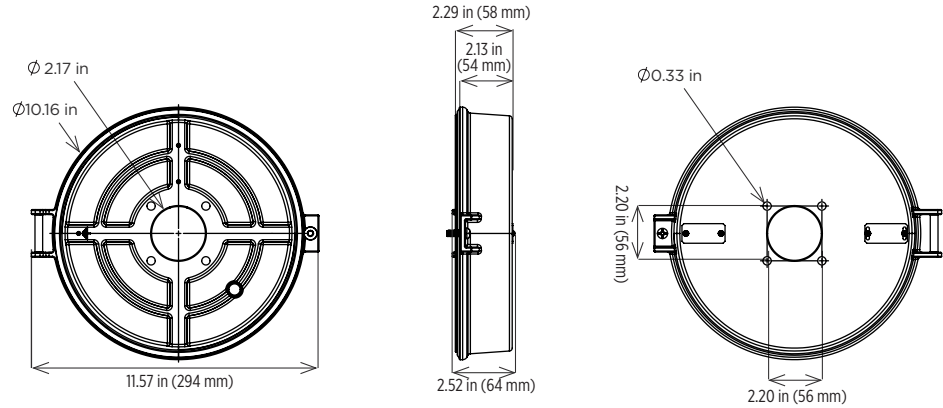

Conquer™ Series Floodlight

High Temp Rated LED Flood/Low Bay

PHOENIX®
DURABILITY X DESIGN™

Mounting Accessories (order separately)

Retrofit Top Hat Adapter - Crouse Hinds¹

RFA-C

Retrofits to: Mercmaster LED Series, Mercmaster III HID 50-250W Series, Mercmaster LED Low Profile Series, Mercmaster III Low Profile Series