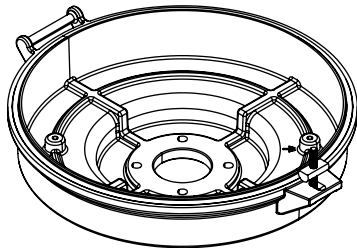

Retrofit Top Hat Adapter - Killark¹

RFA-K

Retrofits to: DE3B Series, VE3B Series, VE3Q/ DE4B Series, VE4B Series, VE4Q Series, VQ1F Series, VQ2F Series, Certilite V Series, Certilite V VMIL Series