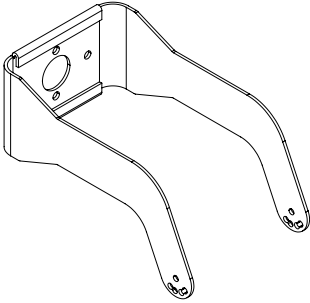

PHOENIX[®]
DURABILITY X DESIGN™

Mounting Accessories Continued (order separately)

Universal Mounting Bracket

W-CQF

Stanchion Mount Bracket (25°)

25S-CQ

Stanchion Mount Bracket (90°)

90S-CQ