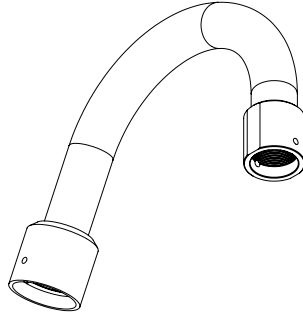

PHOENIX[®]
DURABILITY X DESIGN™

Mounting Accessories Continued (order separately)

Universal Mounting Bracket

W-CQF

Stanchion Mount Bracket (25°)

25S-CQ

Stanchion Mount Bracket (90°)

90S-CQ