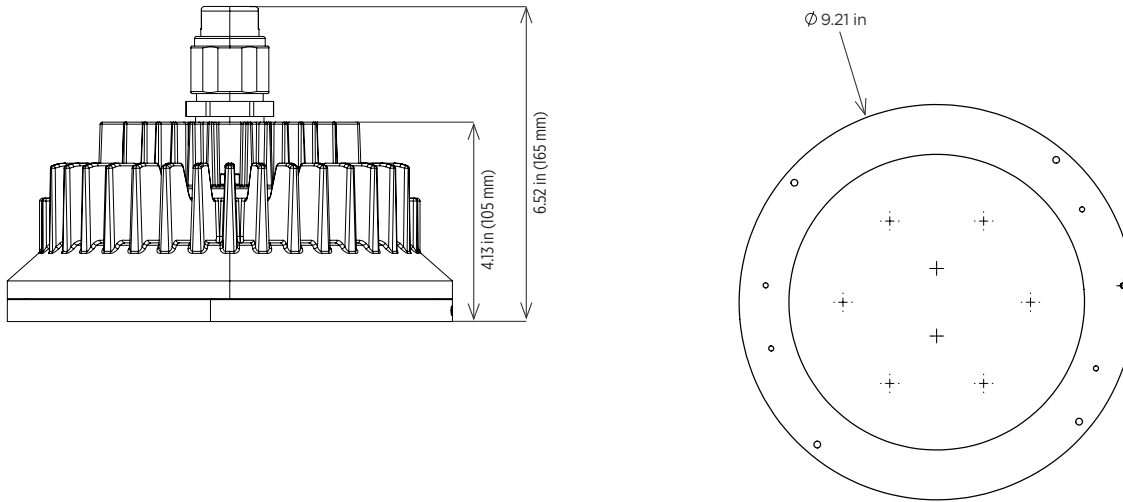

Conquer™ Series Floodlight

High Temp Rated LED Flood/Low Bay

PHOENIX®
DURABILITY X DESIGN™

Dimensions