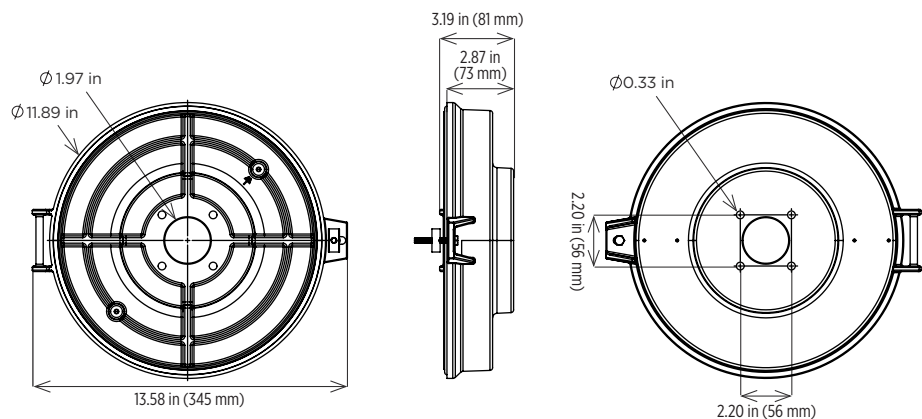

Retrofit Top Hat Adapter - Killark¹

RFA-K

Retrofits to: DE3B Series, VE3B Series, VE3Q/ DE4B Series, VE4B Series, VE4Q Series, VQ1F Series, VQ2F Series, Certilite V Series, Certilite V VMIL Series