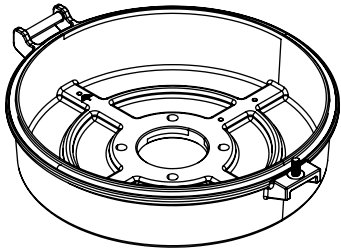

Conquer™ Series Floodlight

High Temp Rated LED Flood/Low Bay

PHOENIX[®]
DURABILITY X DESIGN™

Mounting Accessories (order separately)

Retrofit Top Hat Adapter - Crouse Hinds¹

RFA-C

Retrofits to: Mercmaster LED Series, Mercmaster III HID 50-250W Series, Mercmaster LED Low Profile Series, Mercmaster III Low Profile Series